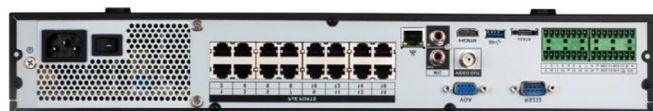

DAHUA IP 16CH NVR - POE

- Full channel@960H realtime encoding
- Support TV, VGA, HDMI synchronous display
- Support quota video, multi-channel video synchronous playback
- Support Mark Playback
- Support high quality two-way talk
- 16 channel video and audio inputs

Specification

1000GB to 16000GB HDD Options

Megapixel Recording

PoE on all channels

True Plug & Play

1080P Live Real Time Display

ONVIF Compatible

Up to 5 Megapixel recording resolution

Up to 200Mbps incoming bandwidth

Free Dahua CMS for Windows & Mac

Dedicated Dahua Smartphone App with playback

USB/CD/DVD/Network Backup

HDMI/VGA/BNC Outputs

Audio Recording

Alarm In/Out

Size: 440 x 410 x 70mm (1.5U)

True Plug & Play

1080P Live Real Time Display

ONVIF Compatible

Up to 5 Megapixel recording resolution

Up to 200Mbps incoming bandwidth

Free Dahua CMS for Windows & Mac

Dedicated Dahua Smartphone App with playback