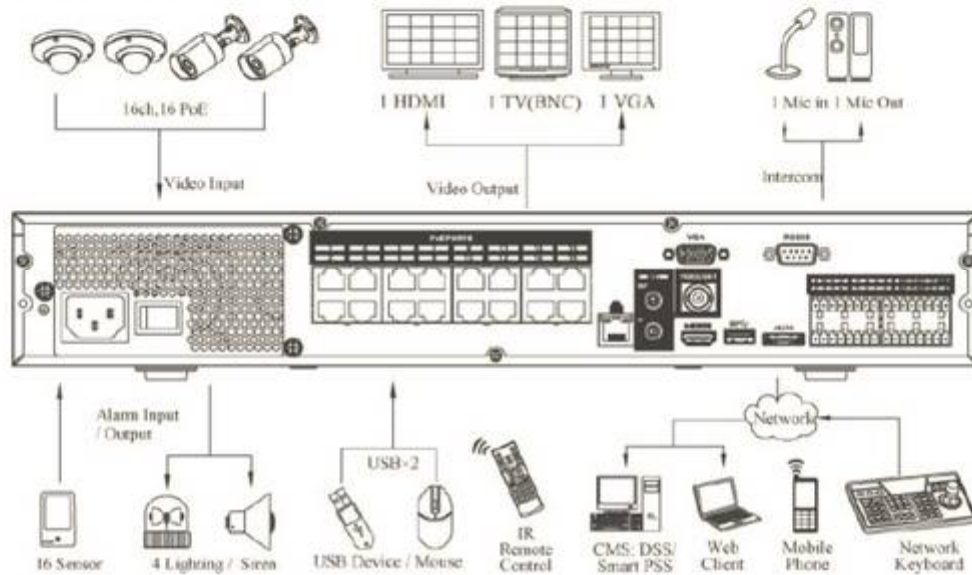

DAHUA IP 16CH NVR - POE

- Full channel@960H realtime encoding
- Support TV, VGA, HDMI synchronous display
- Support quota video, multi-channel video synchronous playback
- Support Mark Playback
- Support high quality two-way talk
- 16 channel video and audio inputs

Up to 200Mbps incoming bandwidth

Free Dahua CMS for Windows & Mac

Dedicated Dahua Smartphone App with playback

USB/CD/DVD/Network Backup

HDMI/VGA/BNC Outputs

Audio Recording

Alarm In/Out

Size: 440 x 410 x 70mm (1.5U)

MMV
CONTRACTING LTD
 cctv • access control • door entry • electrical testing & installation • intruder alarms

System Connection

Specification

1000GB to 16000GB HDD Options

Megapixel Recording

PoE on all channels

True Plug & Play

1080P Live Real Time Display

ONVIF Compatible

Up to 5 Megapixel recording resolution

Up to 200Mbps incoming bandwidth

Free Dahua CMS for Windows & Mac

Dedicated Dahua Smartphone App with playback